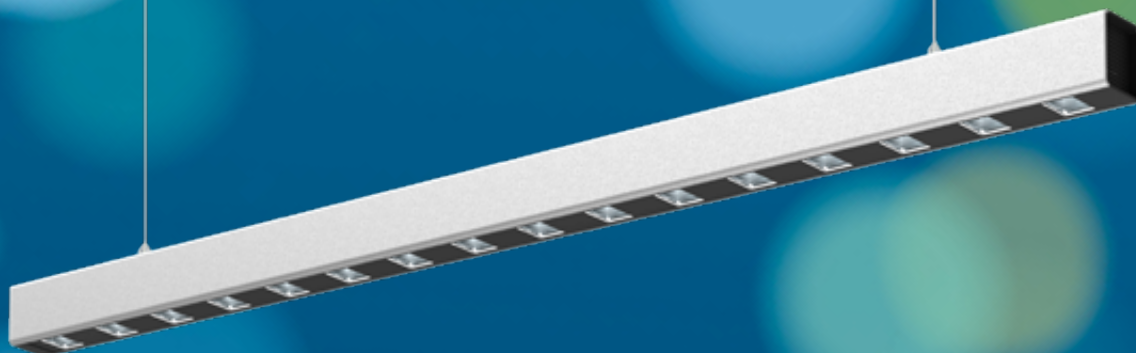

REWARDING BRIGHTNESS

Profiles

**Aviora Line P**  
Pendent

**Specifications**

Colour	Matt black RAL 9005 (XX=BL) / Aluminium (XX=SA)
Beam angle (FWHM)	Standaard 85° (100° FWTM) / On request 75° (95° FWTM)
UGR (4H8H 70/50/20)	<19
Fixture material	Housing: Aluminium / Reflector glass: Polycarbonate
Environment	Indoor
IP rate	IP20
IK rate	IK03
Operating temperature (Ta)	-20°C / +45°C
Safety marks	EN60598 / EN62031 / EN 62471
EMC compliance	EN55015
Colour consistency (SDCM)	MacAdam step 3
Warranty	7 years

This luminaire contains built-in LED lamps

The lamps cannot be changed in the luminaire.

874/2012

IP20

REWARDING BRIGHTNESS