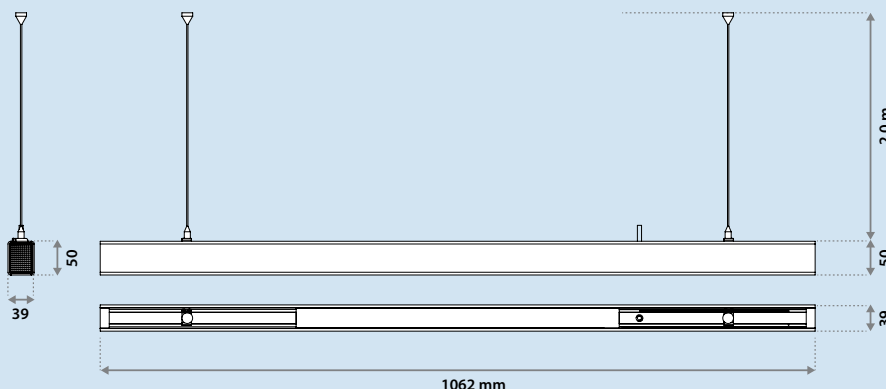

Choose your lumen output

Gegevens ontbreken nog!

Item	Direction	mA	W	Lumen Output		Lumen / Watt	
				3000K	4000K	3000K	4000K
Aviora Line D/U Standard	Up-light (1/3)	133	7,1	800	850	113	120
	Desk-light (2/3)	267	14,2	1550	1650	109	116
Aviora Line D/U Special request	Up-light (1/3)	213	11,4	1250	1325	110	116
	Desk-light (2/3)	427	21,3	2500	2625	117	123
Aviora Line D Special request	Desk-light	280	13,0	1650	1750	127	135
Aviora Line D Special request	Desk-light	400	21,3	2350	2500	110	117
Aviora Line D Standard	Desk-light	640	34,1	3750	3950	110	116

Dimensions

TCI^{LED}
PROFESSIONAL LIGHTING SYSTEMS

LUMILEDS

37C

wieland