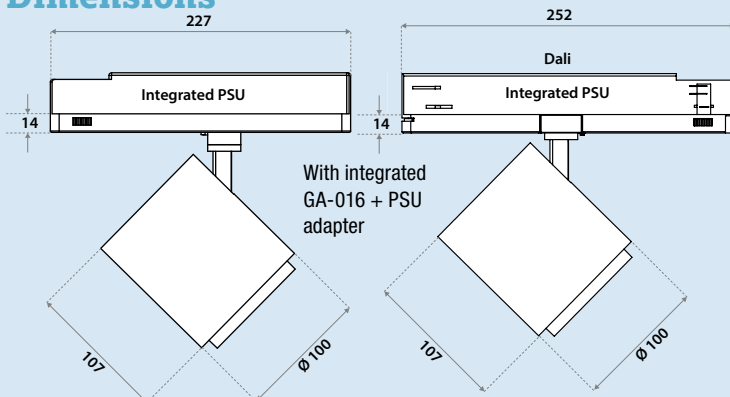

Item specifications (part B)

Description	W	Lm	Lm/W	CRI (typ.)	Pf	Ripple	Inrush current	B-16A Fuse	Safety class	Energy class
Odion XS 3000 Lm 3000K CRI80 No dim	32,1	3000	98	82	0.97	<3%	5A 50µS	50	I	A+
Odion XS 3000 Lm 3000K CRI80 Dali	32,1	3000	98	82	0.97	<3%	5A 50µS	50	I	A+
Odion XS 2400 Lm 3000K CRI96 No dim	32,1	2400	93	96	0.97	<3%	5A 50µS	50	I	A+
Odion XS 2400 Lm 3000K CRI96 Dali	32,1	2400	93	96	0.97	<3%	5A 50µS	50	I	A+
Odion XS 3400 Lm 4000K CRI80 No dim	32,1	3400	92	82	0.97	<3%	5A 50µS	50	I	A+
Odion XS 3400 Lm 4000K CRI80 Dali	32,1	3400	92	82	0.97	<3%	5A 50µS	50	I	A+

Item specifications (part C)

Description	Weight	Dimensions single carton	Quantity per carton	Expected lifespan (25°C)		
				L70B50	L80B50	L90B50
Odion XS 3000 Lm 3000K CRI80 No dim	840 gr	251x241x123 mm	12 pcs	131.000 hrs	80.000 hrs	35.000 hrs
Odion XS 3000 Lm 3000K CRI80 Dali	840 gr	251x241x123 mm	12 pcs	131.000 hrs	80.000 hrs	35.000 hrs
Odion XS 2400 Lm 3000K CRI96 No dim	840 gr	251x241x123 mm	12 pcs	131.000 hrs	80.000 hrs	35.000 hrs
Odion XS 2400 Lm 3000K CRI96 Dali	840 gr	251x241x123 mm	12 pcs	131.000 hrs	80.000 hrs	35.000 hrs
Odion XS 3400 Lm 4000K CRI80 No dim	840 gr	251x241x123 mm	12 pcs	131.000 hrs	80.000 hrs	35.000 hrs
Odion XS 3400 Lm 4000K CRI80 Dali	840 gr	251x241x123 mm	12 pcs	131.000 hrs	80.000 hrs	35.000 hrs

All values are measured at 230V (+/- 7%)

Dimensions

Tracks

On request! Ask our sales department about the possibilities.

Extra LED options

LEDs from the LUXEON Stylist Series
Specially developed for shops specialised in fashion or fresh food, and for restaurants. Ask our sales department about the possibilities.